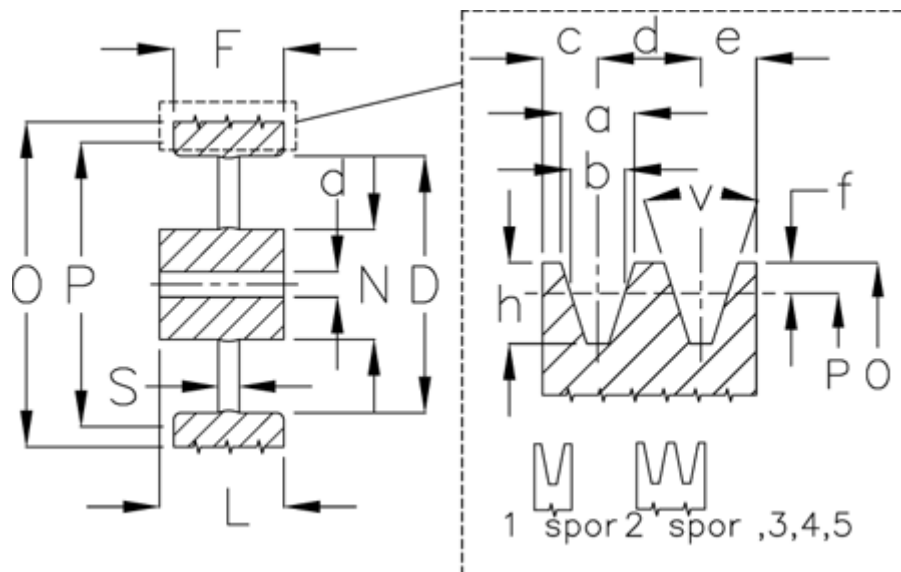

Article number: 60410040002

Description: V-belt pulley, no bore A 400/2

Measures

| | | | |
|----------------|---------|------|------|
| D | = 367 | S | = 14 |
| d | = 20 | Type | = A |
| F | = 35.0 | | |
| L | = 50 | | |
| N | = 90 | | |
| Number of ribs | = 2 | | |
| O | = 405.5 | | |
| P | = 400 | | |